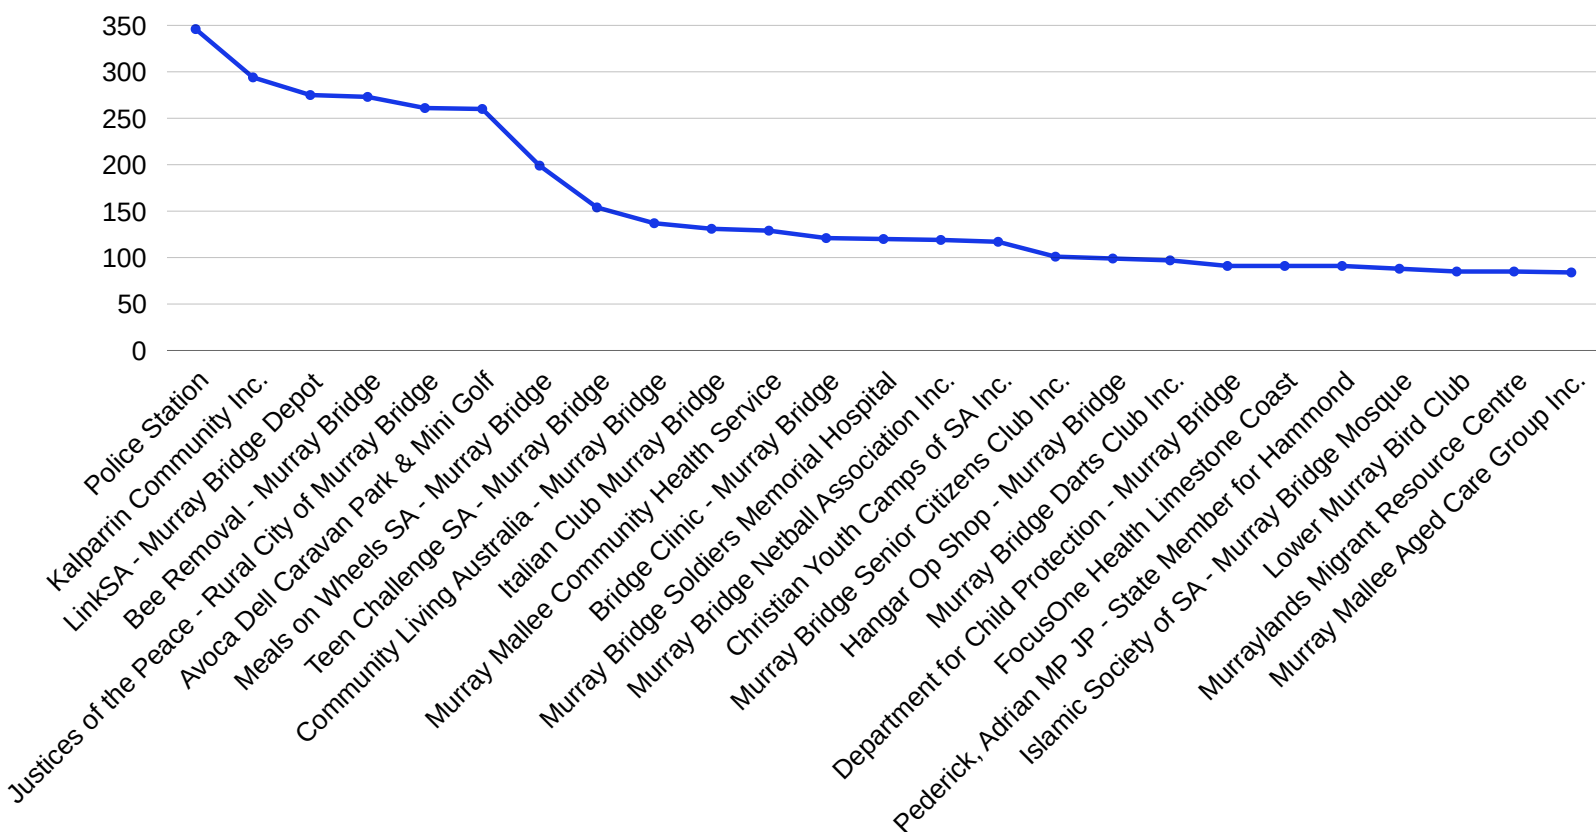

MURRAY BRIDGE COUNCIL

WHAT ARE OUR COMMUNITY NEEDS?

8167 SESSIONS 1 JULY 2021 - 30 JUNE 2022

TOP 25 LANDING PAGES:

SESSIONS BY PRIMARY CATEGORY

WHO ARE OUR USERS?