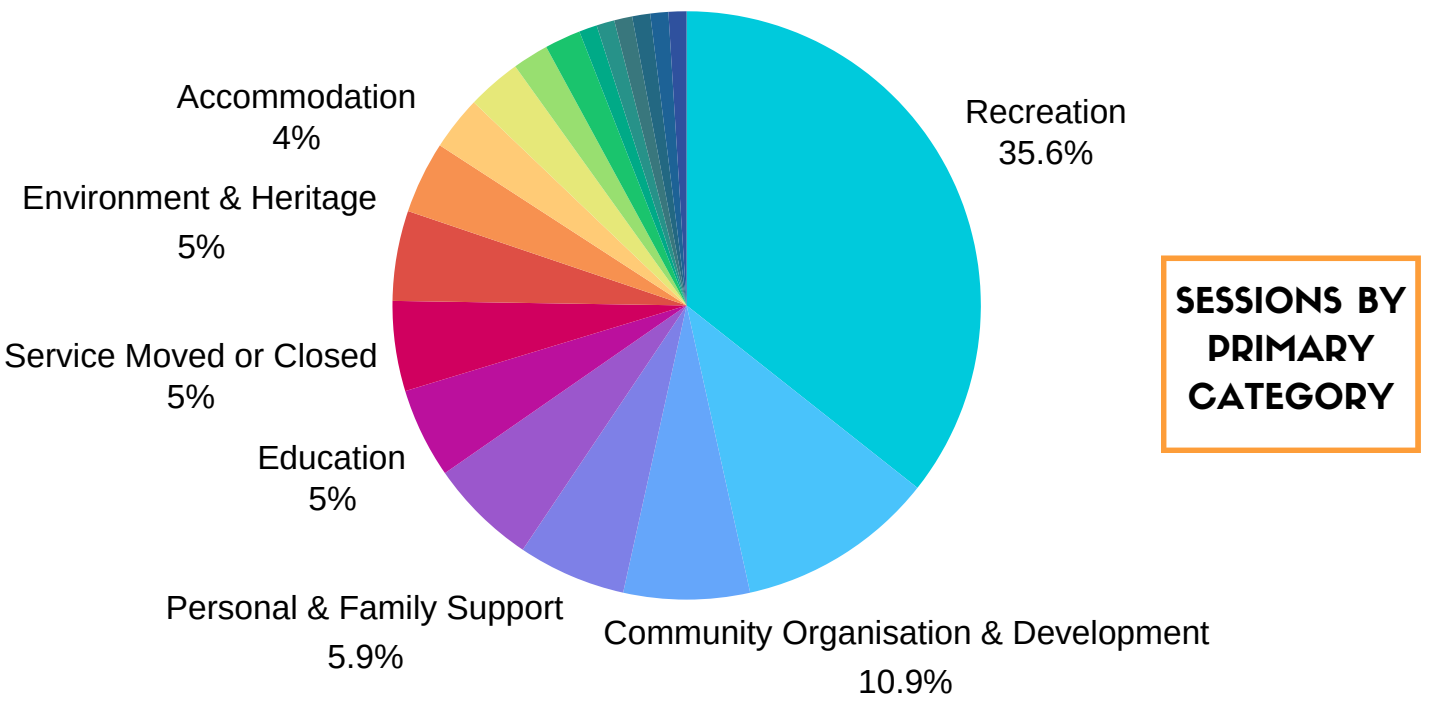

MURRAY BRIDGE COUNCIL

WHAT ARE OUR COMMUNITY NEEDS?

8167 SESSIONS 1 JULY 2021 - 30 JUNE 2022

TOP 25 LANDING PAGES:

SESSIONS BY PRIMARY CATEGORY

WHO ARE OUR USERS?